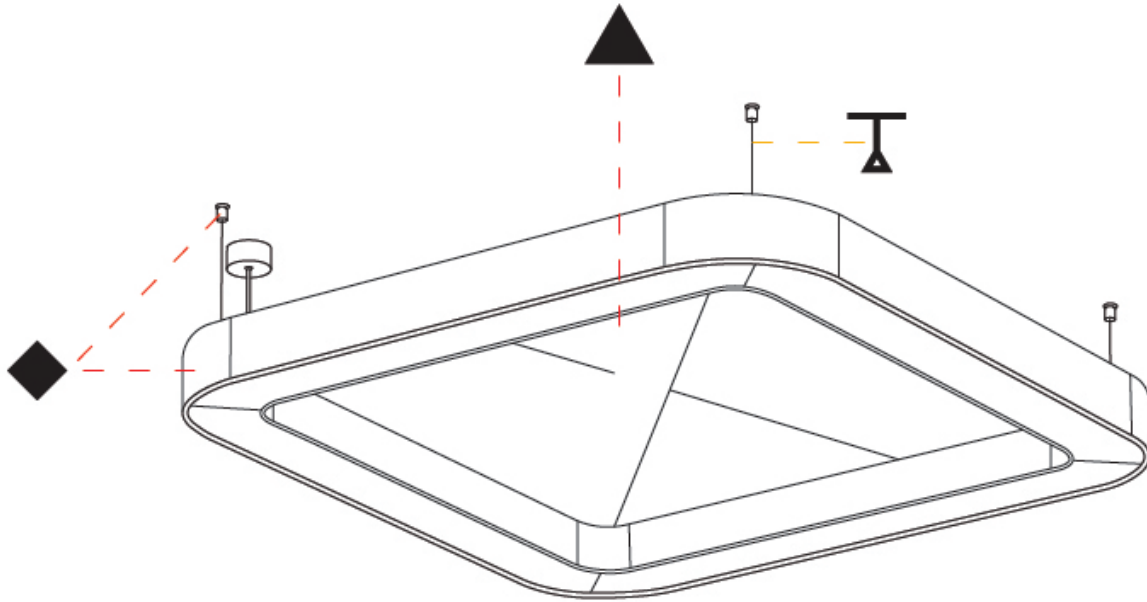

A300737-

PROJECT	_____
TYPE	_____
SPECIFIER	_____
QUANTITY	_____
DATE	_____

A