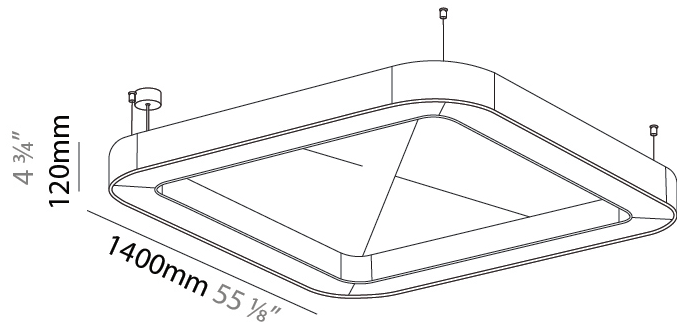

1. To build a product code in our configurator select the specify button on the base model # product page
2. To build a manual product code on this datasheet choose from the options listed below in blue font and add the suffix to the base model #

GENERAL

Series: Quantum Acoustic
Brand: Prolicht
Division: Architectural
Mounting Type: Suspension
Mounting Location: Ceiling
Subcategory: Acoustic

PHYSICAL

Shape: Round
Length (mm): 1400
Length (in): 55 1/8
Width (mm): 1400
Width (in): 55 1/8
Height (mm): 120
Height (in): 4 3/4
Light Distribution: Direct
Diffuser: PMMA - Opal / Micro-Prism
Fixture Finish: SSR / BKV / CWI / CRY / HAB / UFT / ITA / RUA / FTG / MYG / LOD / PUS / FRO / FUP / KIA / POP / BLS / SPG / MEY / GOH / GUM / CHC / COM / ABZ / JAG / OBR / MOS / ROR
Accent Finish: ANC / ASH / BNA / BTC / BZE / CEL / EGG / EVG / FOG / FOS / FST / FUA / IRI / IRO / KHA / LIC / LIM / MER / MSN / MUS / ONX / PEA / PLU / POL / PPY / RAY / ROY / RST / STE / SWD / TAN / TAU
Fixture Material: Aluminum
Cable Details: 2 000mm / 78 3/4" or 6 000mm / 236 1/4" Transparent Cable

ELECTRICAL

Lamp Type: LED (Zhaga Standard)
Input Wattage (W): 78.3

LED

Color Temperature (°K): 2700 / 3000 / 3500 / 4000
Max. Delivered Lumen (lm): Max 12847
Nominal Lumen (lm): Max 17519
CRI: >90 CRI
Lamp Life (hrs): 50000

OPTICAL

RATINGS AND CERTIFICATIONS

Certified By: CSA Certified to UL and CSA Standards
IP rating: IP20