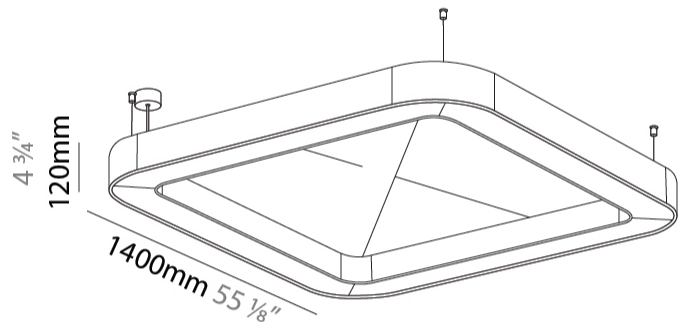

1. To build a product code in our configurator select the specify button on the base model # product page
2. To build a manual product code on this datasheet choose from the options listed below in blue font and add the suffix to the base model #

GENERAL

Series: Quantum Acoustic
Brand: Prolicht
Division: Architectural
Mounting Type: Suspension
Mounting Location: Ceiling
Subcategory: Acoustic

PHYSICAL

Shape: Round
Length (mm): 1400
Length (in): 55 1/8
Width (mm): 1400
Width (in): 55 1/8
Height (mm): 120
Height (in): 4 3/4
Light Distribution: Direct
Diffuser: PMMA - Opal / Micro-Prism
Fixture Finish: SSR / BKV / CWI / CRY / HAB / UFT / ITA / RUA / FTG / MYG / LOD / PUS / FRO / FUP / KIA / POP / BLS / SPG / MEY / GOH / GUM / CHC / COM / ABZ / JAG / OBR / MOS / ROR
Accent Finish: ANC / ASH / BNA / BTC / BZE / CEL / EGG / EVG / FOG / FOS / FST / FUA / IRI / IRO / KHA / LIC / LIM / MER / MSN / MUS / ONX / PEA / PLU / POL / PPY / RAY / ROY / RST / STE / SWD / TAN / TAU
Fixture Material: Aluminum
Cable Details: 2 000mm / 78 3/4" or 6 000mm / 236 1/4" Transparent Cable

ELECTRICAL

Lamp Type: LED (Zhaga Standard)
Input Wattage (W): 78.3

LED

Color Temperature (°K): 2700 / 3000 / 3500 / 4000
Max. Delivered Lumen (lm): 6639 / 6871 / 8068 / 6985
Nominal Lumen (lm): 10213 / 6871 / 12412 / 10747
CRI: >90 CRI
Lamp Life (hrs): 50000

OPTICAL

RATINGS AND CERTIFICATIONS

Certified By: CSA Certified to UL and CSA Standards
IP rating: IP20