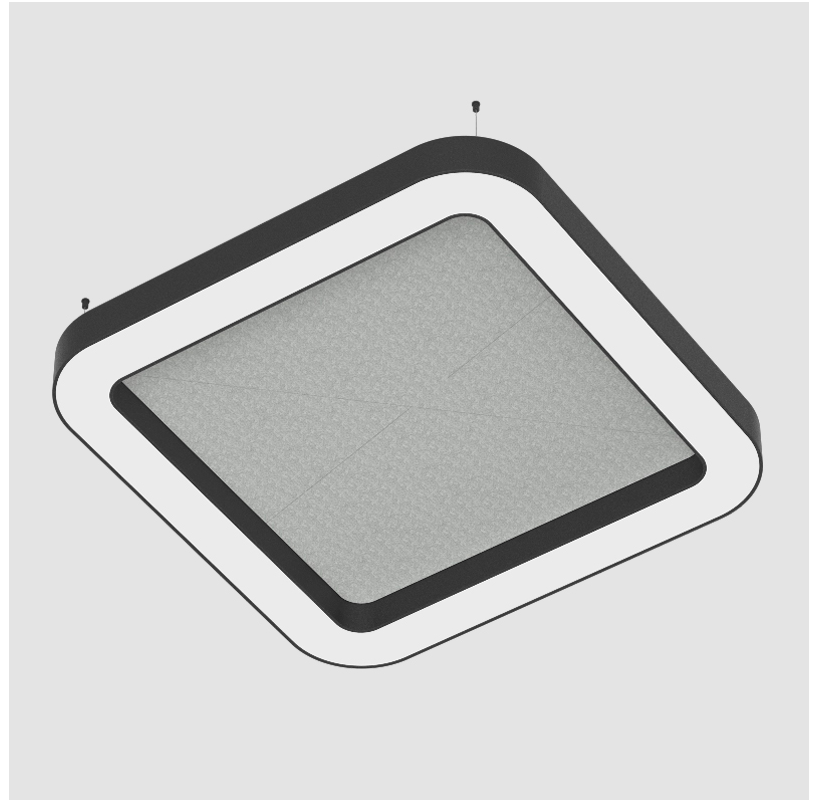

1. To build a product code in our configurator select the specify button on the base model # product page
2. To build a manual product code on this datasheet choose from the options listed below in blue font and add the suffix to the base model #

GENERAL

Series: Quantum Acoustic
Brand: Prolicht
Division: Architectural
Mounting Type: Suspension
Mounting Location: Ceiling
Subcategory: Acoustic

PHYSICAL

Shape: Round
Length (mm): 1400
Length (in): 55 1/8
Width (mm): 1400
Width (in): 55 1/8
Height (mm): 120
Height (in): 4 3/4
Light Distribution: Direct
Diffuser: PMMA - Opal / Micro-Prism
Fixture Finish: SSR / BKV / CWI / CRY / HAB / UFT / ITA / RUA / FTG / MYG / LOD / PUS / FRO / FUP / KIA / POP / BLS / SPG / MEY / GOH / GUM / CHC / COM / ABZ / JAG / OBR / MOS / ROR
Accent Finish: ANC / ASH / BNA / BTC / BZE / CEL / EGG / EVG / FOG / FOS / FST / FUA / IRI / IRO / KHA / LIC / LIM / MER / MSN / MUS / ONX / PEA / PLU / POL / PPY / RAY / ROY / RST / STE / SWD / TAN / TAU
Fixture Material: Aluminum
Cable Details: 2 000mm / 78 3/4" or 6 000mm / 236 1/4" Transparent Cable

ELECTRICAL

Lamp Type: LED (Zhaga Standard)
Input Wattage (W): 78.3

LED

Color Temperature (°K): 2700 / 3000 / 3500 / 4000
Max. Delivered Lumen (lm): 6639 / 6871 / 8068 / 6985
Nominal Lumen (lm): 10213 / 6871 / 12412 / 10747
CRI: >90 CRI
Lamp Life (hrs): 50000

OPTICAL

RATINGS AND CERTIFICATIONS

Certified By: CSA Certified to UL and CSA Standards
IP rating: IP20