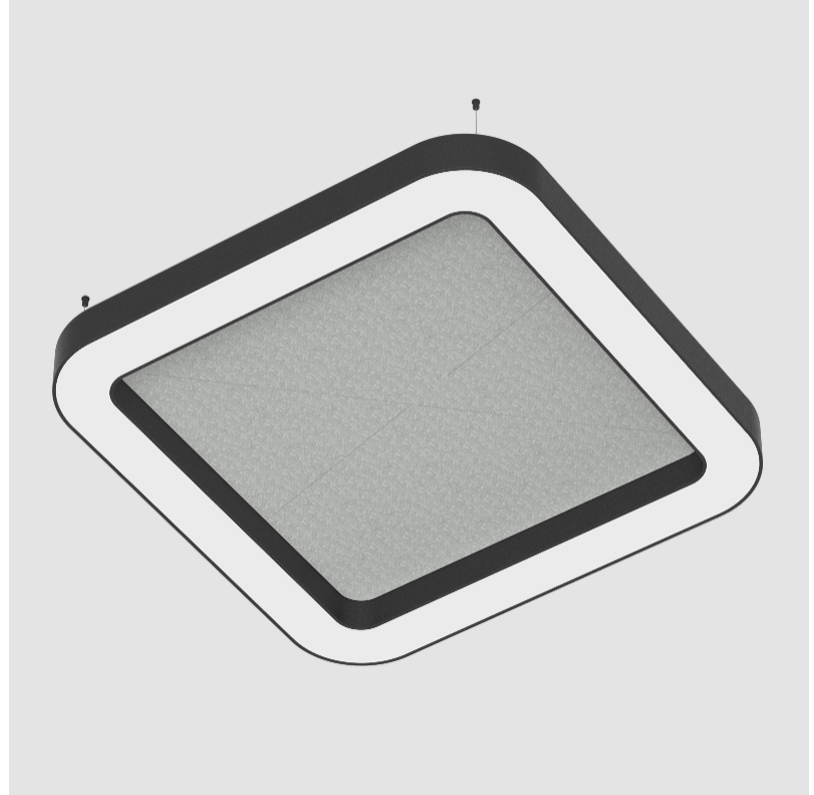

1. To build a product code in our configurator select the specify button on the base model # product page
2. To build a manual product code on this datasheet choose from the options listed below in blue font and add the suffix to the base model #

GENERAL

Series: Quantum Acoustic
Brand: Prolicht
Division: Architectural
Mounting Type: Suspension
Mounting Location: Ceiling
Subcategory: Acoustic

PHYSICAL

Shape: Round
Length (mm): 1400
Length (in): 55 1/8
Width (mm): 1400
Width (in): 55 1/8
Height (mm): 120
Height (in): 4 3/4
Light Distribution: Direct
Diffuser: PMMA - Opal / Micro-Prism
Fixture Finish: SSR / BKV / CWI / CRY / HAB / UFT / ITA / RUA / FTG / MYG / LOD / PUS / FRO / FUP / KIA / POP / BLS / SPG / MEY / GOH / GUM / CHC / COM / ABZ / JAG / OBR / MOS / ROR
Accent Finish: ANC / ASH / BNA / BTC / BZE / CEL / EGG / EVG / FOG / FOS / FST / FUA / IRI / IRO / KHA / LIC / LIM / MER / MSN / MUS / ONX / PEA / PLU / POL / PPY / RAY / ROY / RST / STE / SWD / TAN / TAU
Fixture Material: Aluminum
Cable Details: 2 000mm / 78 3/4" or 6 000mm / 236 1/4" Transparent Cable

ELECTRICAL

Lamp Type: LED (Zhaga Standard)
Input Wattage (W): 78.3

LED

Color Temperature (°K): 2700 / 3000 / 3500 / 4000
Max. Delivered Lumen (lm): Max 12847
Nominal Lumen (lm): Max 17519
CRI: >90 CRI
Lamp Life (hrs): 50000

OPTICAL

RATINGS AND CERTIFICATIONS

Certified By: CSA Certified to UL and CSA Standards
IP rating: IP20