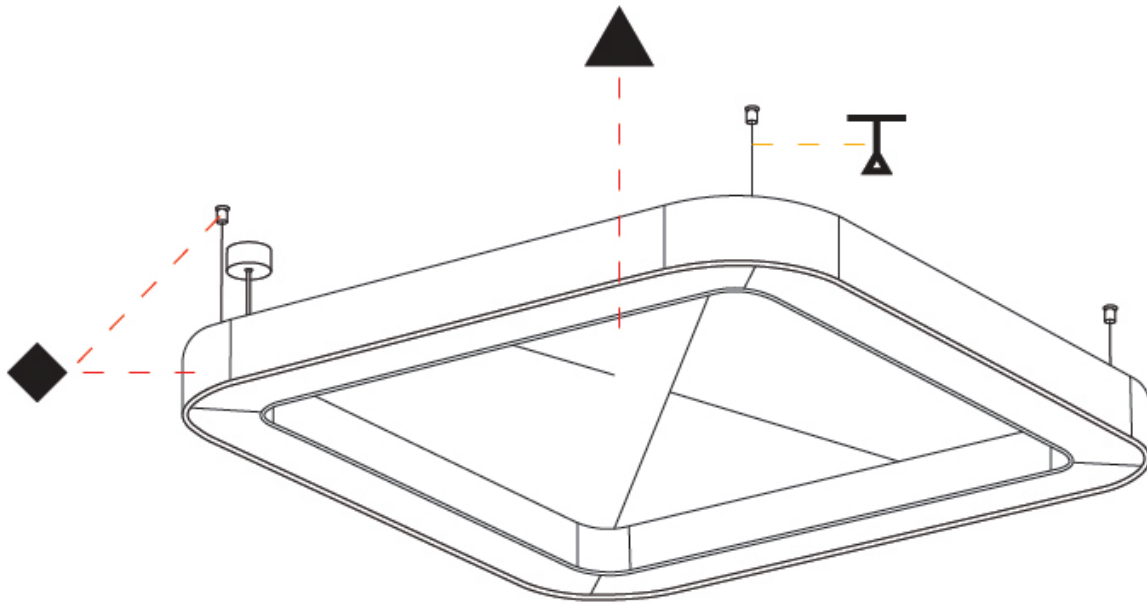

A300734-

PROJECT _____

TYPE _____

SPECIFIER _____

QUANTITY _____

DATE _____

A